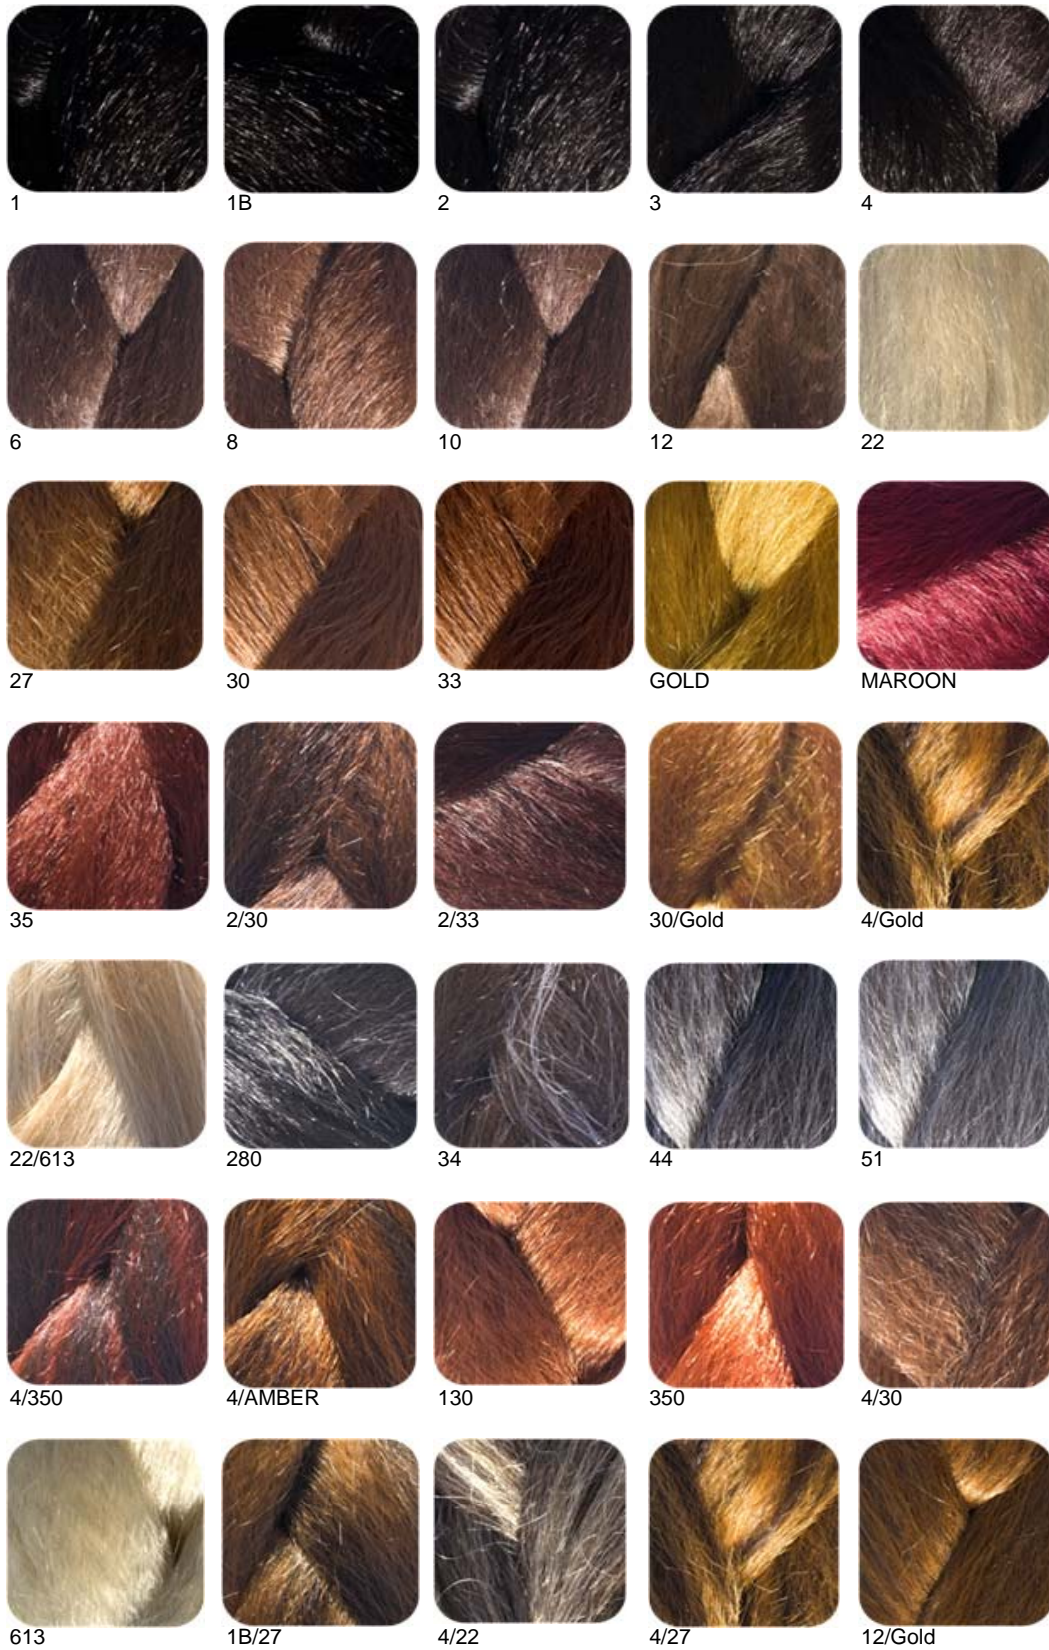

Classic Braid Kanekalon Color Chart

27/30

27/613

Navy Blue

Sky Blue

Green

Purple

Dark Purple

Red

Pink

Yellow

Hot Pink

White

Neon Green

2730A

Amber

Hyacinth

Orange

1B/Maroon

1B/35

RED TOMATO

T1B/27

T1B/Maroon

T2/30

T4/27

T4/Amber

I Dark Purple/White

1B/Rainbow6

27/Rainbow6

39/Rainbow6

99J